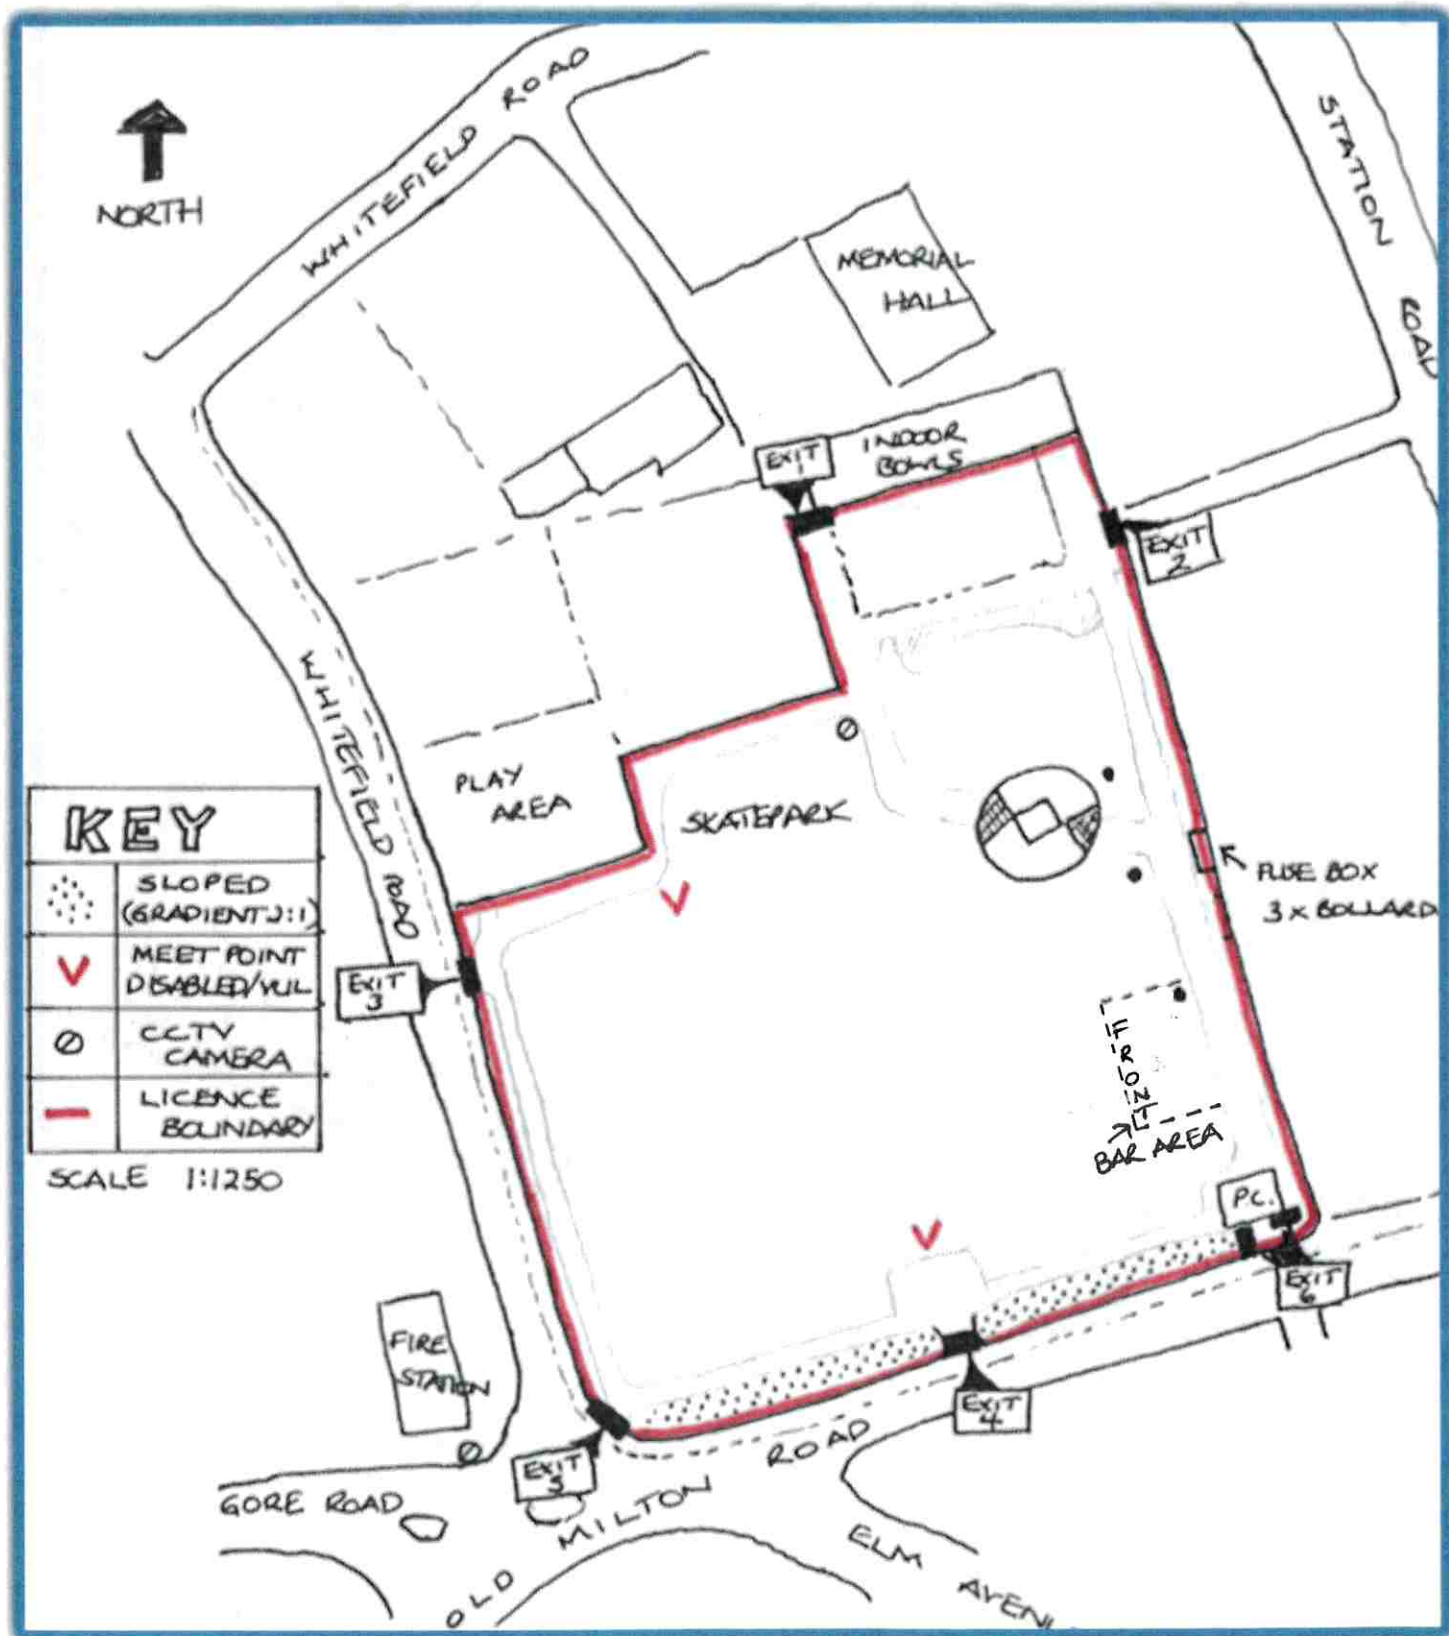

PLEASE COMPLETE AND RETURN

EVENT NAME

EVENT DATE

VENUE New Milton War Memorial Recreation Ground, Whitefield Road, New Milton BH25 6DE

(Larger plan available overleaf – not to scale)

PLEASE COMPLETE AND RETURN