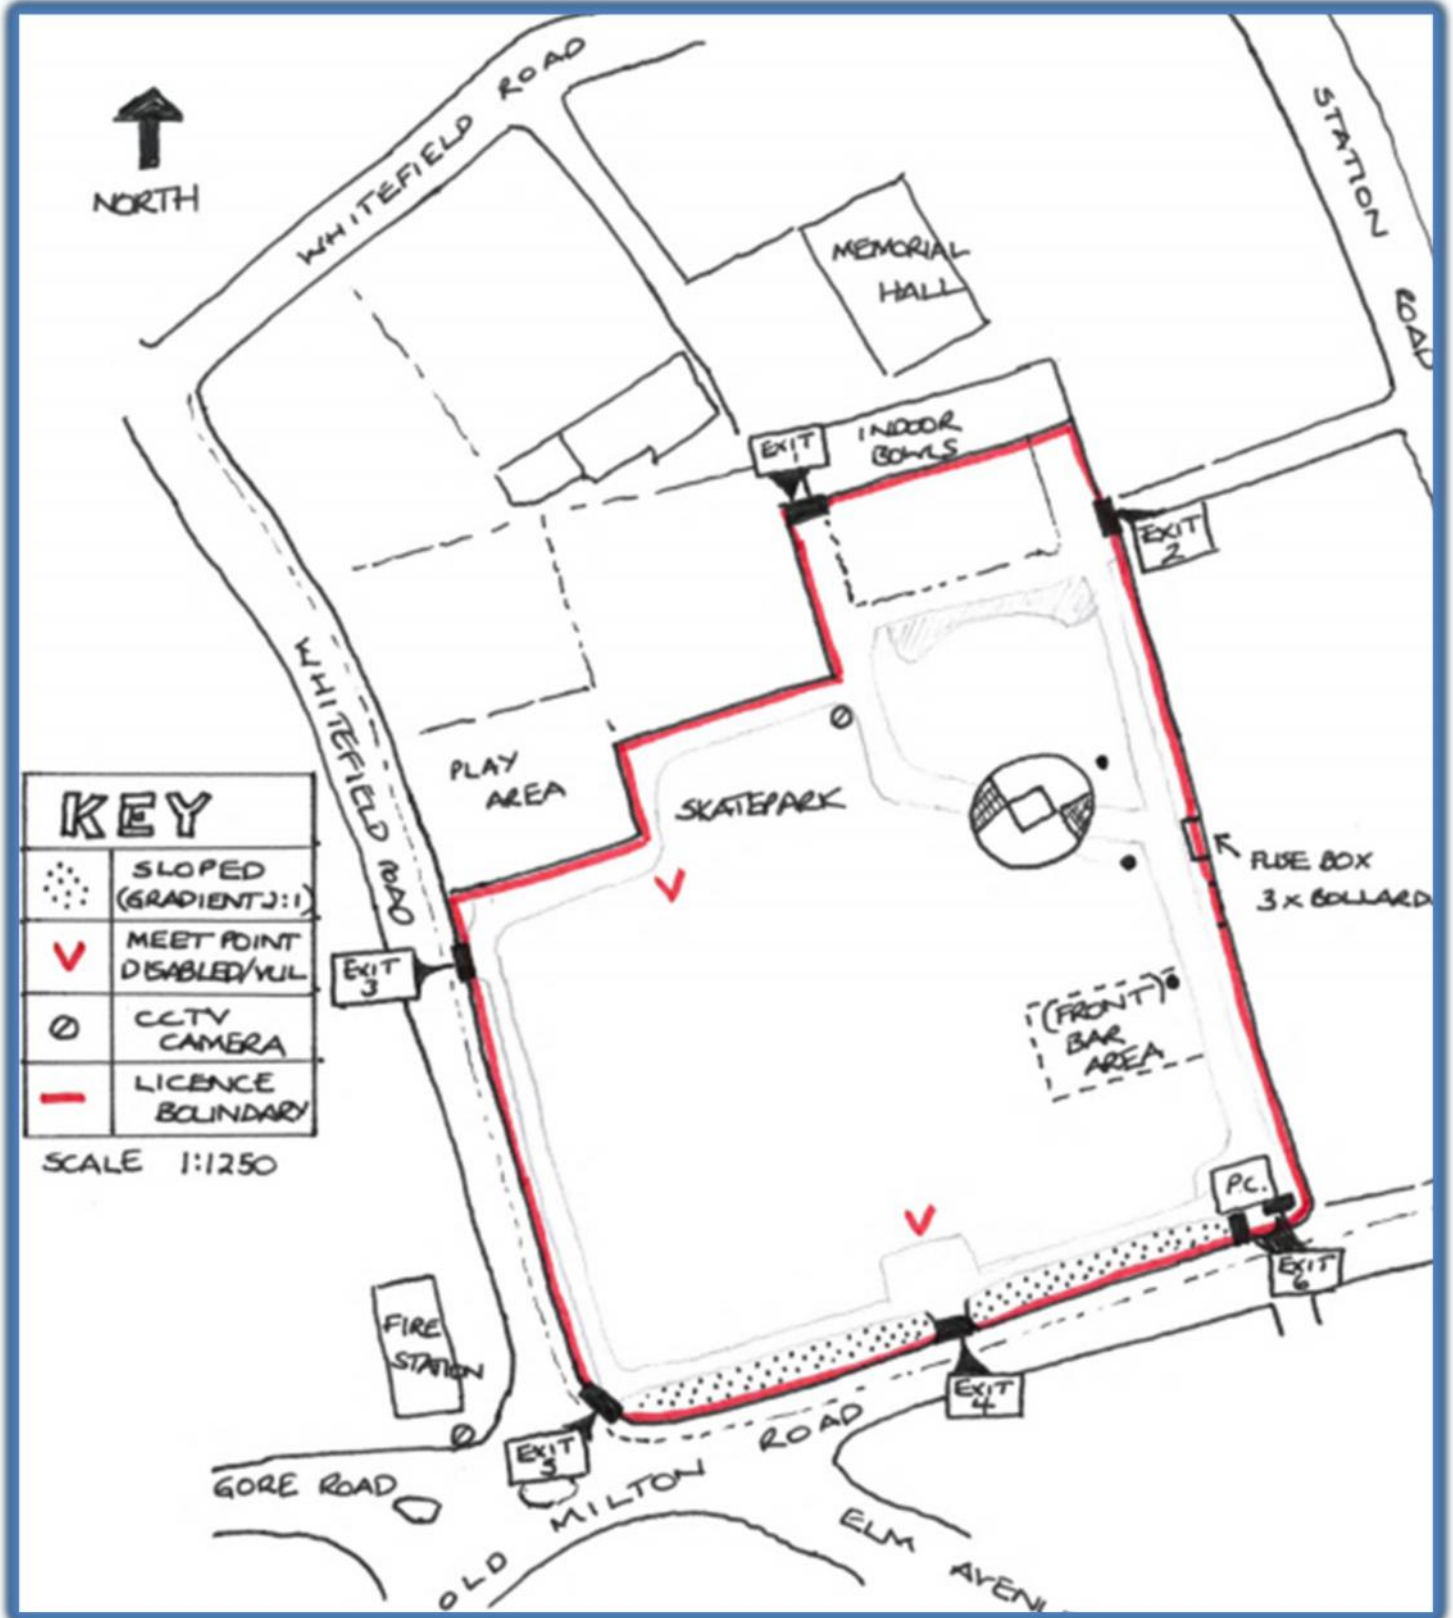

PLEASE COMPLETE AND RETURN

EVENT NAME

EVENT DATE

VENUE New Milton War Memorial Recreation Ground, Whitefield Road, New Milton BH25 6DE

(Larger plan available overleaf – not to scale)

PLEASE COMPLETE AND RETURN