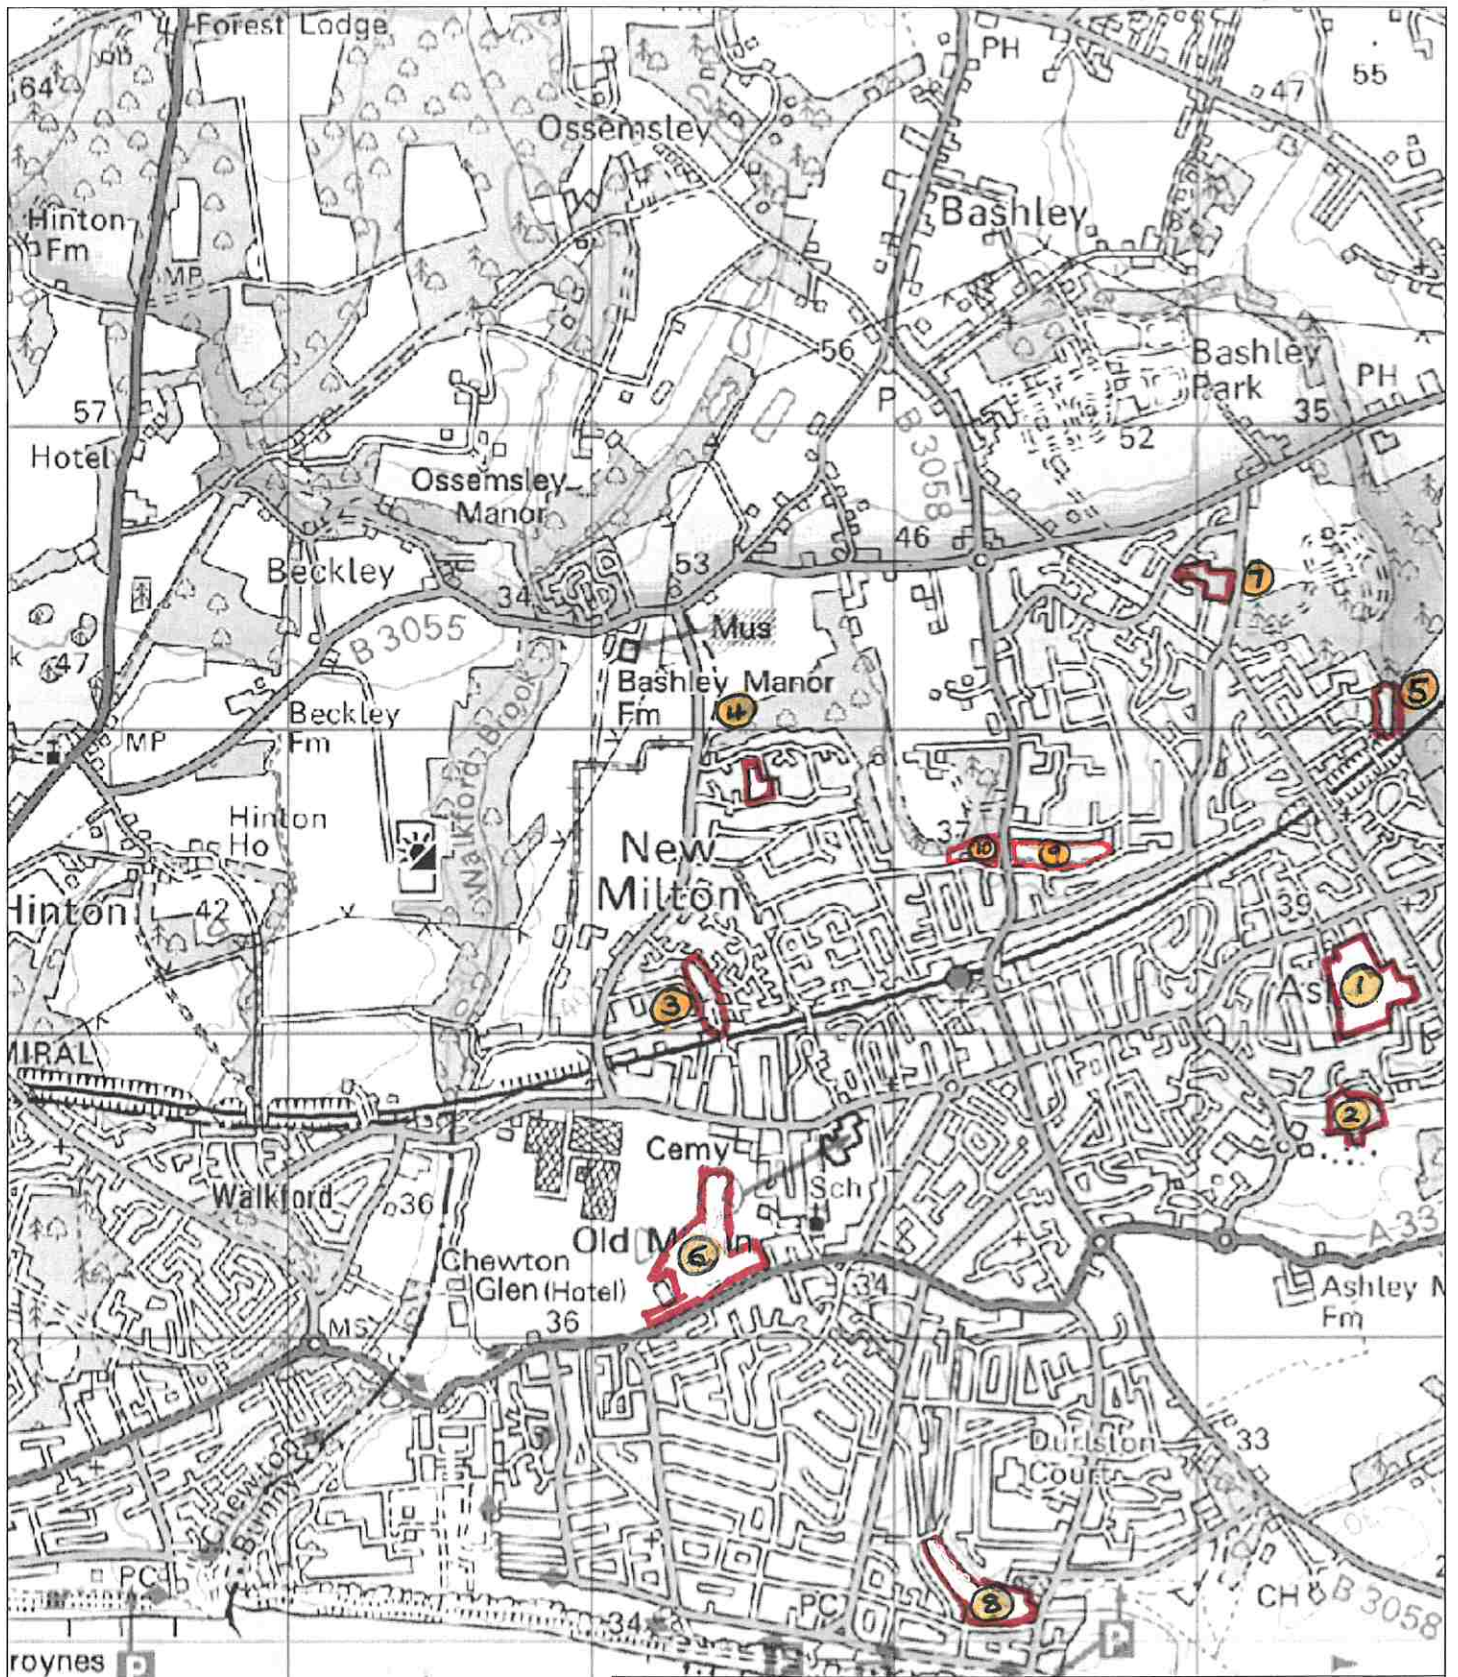

© Crown copyright and database rights 2021 Ordnance Survey 100050666
Imagery © Copyright Blom Aerofilmes Ltd 2013

Notes

New Milton
Town Council

New Milton Town Council

www.newmiltontowncouncil.gov.uk

Plant a Tree Locations · 2022/23

Date 20/09/22

Scale 1: 25000