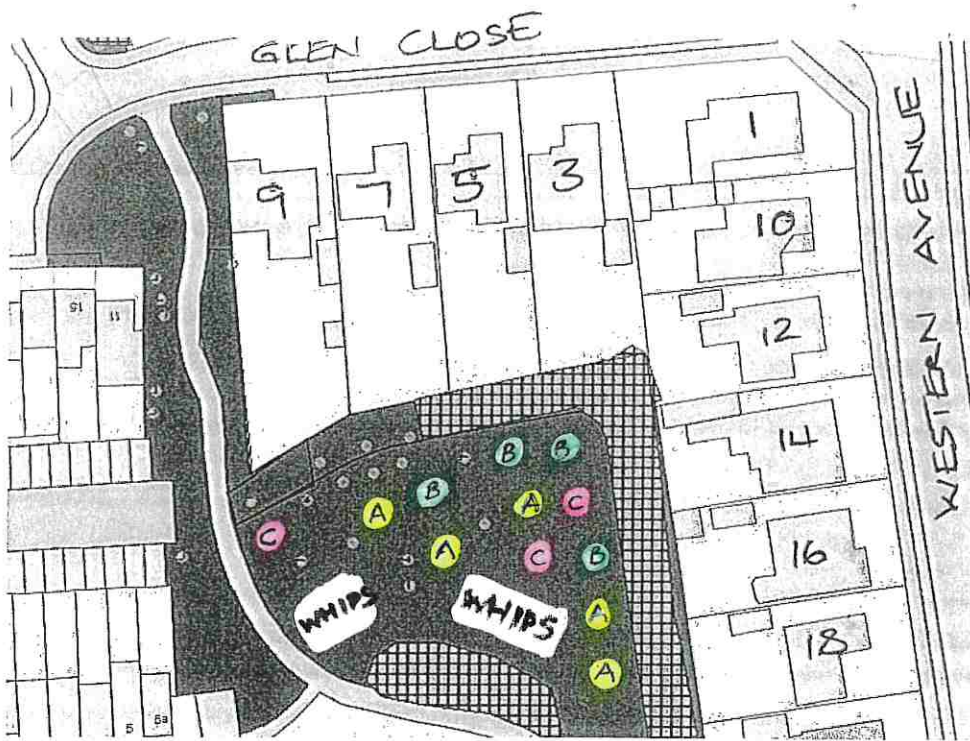

Naish estate (Vectis Road end) – Extract from NFDG Ezeetreev system – Scale 1:1000

Naish Estate (Glen Close) Extract from NFDC Eezetreev – Scale 1:1000

Naish Estate – adj 40 Western Ave - Extract from NFDC Eezetreev Scale 1:1000

- ✕ TO BE FELLED AND STUMP REMOVED (10)
 - HABITAT POLE TO BE FELLED AND STUMP REMOVED (2)
 - A REPLACEMENT - GUELDER ROSE
 - B REPLACEMENT - FIELD MAPLE
 - C REPLACEMENT - PINK/WHITE HAWTHORN
- } 2 FOR 1 - NATIVE SPECIES

WHIPS - 2 AREAS OF MIXED NATIVE PLANTING TO BE KEPT AT SHRUB LEVEL.